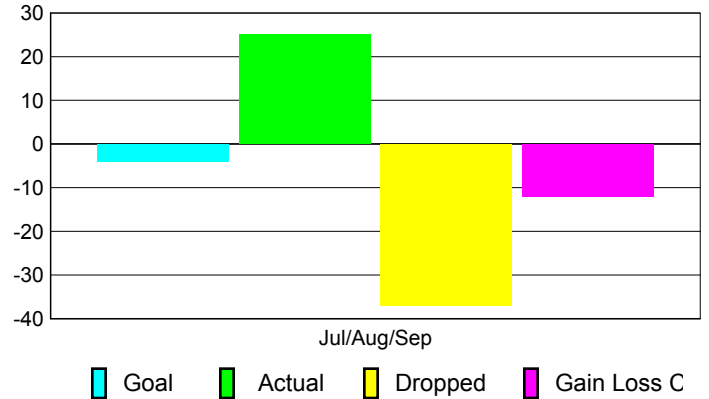

Club Results 2010-2011

Goal, New, Dropped, Gain/Loss

MEMBERSHIP

Membership Results
2010-2011

Membership
2009-2010

Month	Net Memb Goal	Actual New Memb	Actual Dropped Memb	Gain/Loss of Memb	Gain/Loss of Memb
	Jul/Aug/Sep	-4	25	-37	-12
Totals	-4	25	-37	-12	-33

Membership Results 2010-2011

Goal, New, Dropped, Gain/Loss

Comparison of Club Gain/Loss

Current Year Compared to the Previous Year

Comparison of Membership Gain/Loss

Current Year Compared to the Previous Year